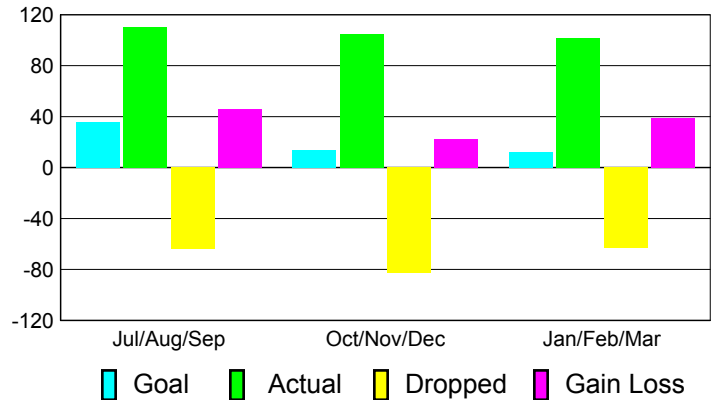

### YTD Status Quo Clubs 2010-2011

Status Quo Clubs Compared to Status Quo Members

## MEMBERSHIP

**Membership Results**  
2010-2011

**Membership**  
2009-2010

Month	Net Memb Goal	Actual New Memb	Actual Dropped Memb	Gain/Loss of Memb	Gain/Loss of Memb
Jul/Aug/Sep	36	110	-64	46	-10
Oct/Nov/Dec	14	105	-83	22	9
Jan/Feb/Mar	12	102	-63	39	3
<b>Totals</b>	<b>62</b>	<b>317</b>	<b>-210</b>	<b>107</b>	<b>2</b>

### Membership Results 2010-2011

Goal, New, Dropped, Gain/Loss

### Comparison of Membership Gain/Loss

Current Year Compared to the Previous Year