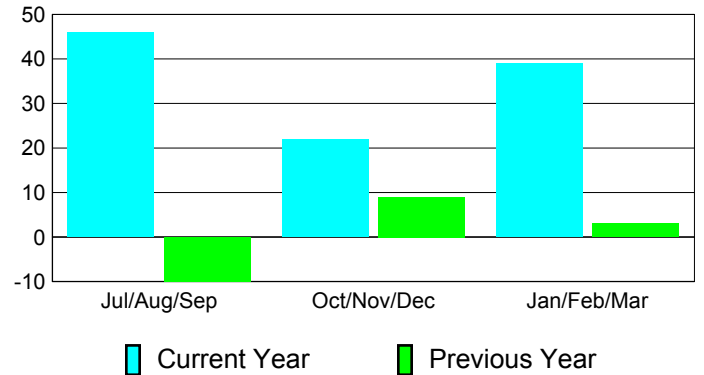

Gender Comparison 2010-2011

Jul/Aug/Sep

Oct/Nov/Dec

Jan/Feb/Mar

Male

Female