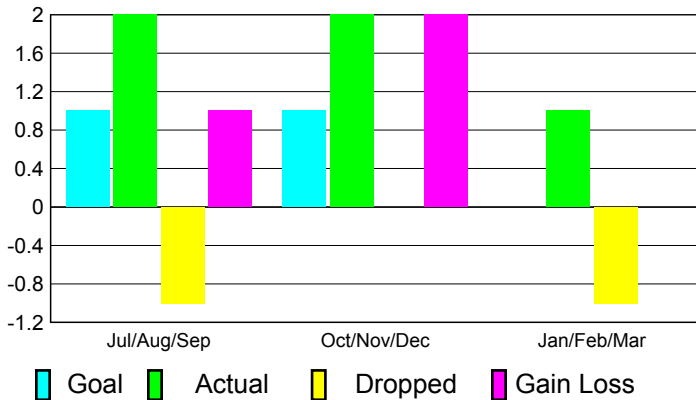

## CLUBS

**Club Results**  
2010-2011

**Clubs**  
2009-2010

Month	New Club Goal	Actual New Clubs	Actual Dropped Clubs	Gain/Loss of Clubs	Gain/Loss of Clubs
Jul/Aug/Sep	1	2	-1	1	0
Oct/Nov/Dec	1	2	0	2	0
Jan/Feb/Mar	0	1	-1	0	0
<b>Totals</b>	<b>2</b>	<b>5</b>	<b>-2</b>	<b>3</b>	<b>0</b>

### Club Results 2010-2011

Goal, New, Dropped, Gain/Loss

### Comparison of Club Gain/Loss

Current Year Compared to the Previous Year